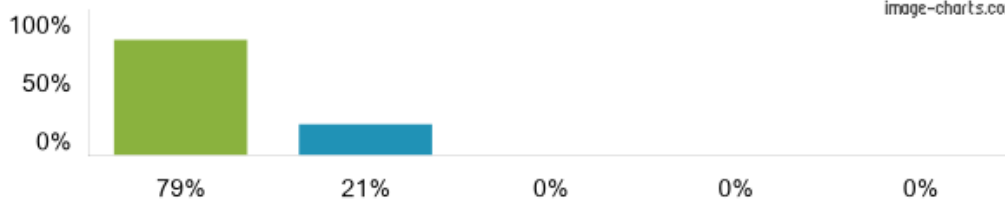

Ofsted Parent View

Ofsted Parent View results

Search results - Sandfield Primary School

Sandfield Primary School
Stoke Road
Guildford
Surrey
GU1 4DT

URN: **141197**
Telephone: **01483566586**

Children on roll: **210**
Responses for this school: **68**
Responses for year: **2021/22**

[Download data for year 2021/22](#)

[View inspection reports](#)

1. My child is happy at this school.

image-charts.com