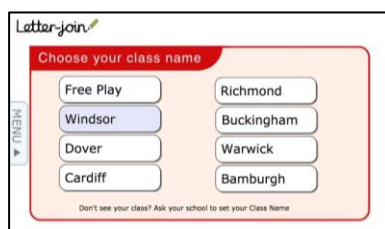

PC Browsers:

Letter-join will work on the following browsers on PCs/Macs:

- Google Chrome
- Firefox
- Safari

Do not use Internet Explorer.

IPAD AND TABLET LOG-IN

Go to www.letterjoin.co.uk and use the Tablet log-in option with these details:

User name: dw2649
Swipe code
(starting at top left):

Tablet/iPad Browsers:

Letter-join will run on the following tablets:

- iPads running iOS7 and above through the Safari browser.
- Windows 8 tablets (8 inch and bigger) using the built-in browser.
- Android tablets (8 inch and bigger) using Google Chrome, Firefox or Opera.

Choose a Classroom

Once logged-in, choose your child's classroom and you can use Letter-join's resources and fun activities to reinforce the handwriting we teach at school. You can trace over the letters and words and play the games on your tablet.