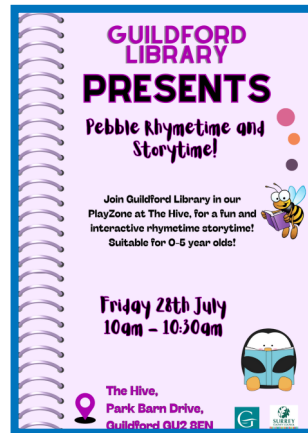

Pebble Rhymetime and Storytime

Friday 28th August 10–10.30 am

*The Hive
Park Barn Drive
Guildford
GU2 8EN*

Guildford Fire Station Open Day

Guildford open day 12 August 2023

- 10am to 11am for Special Educational Needs (SEN) families only.
  - 11am to 4pm open to all.